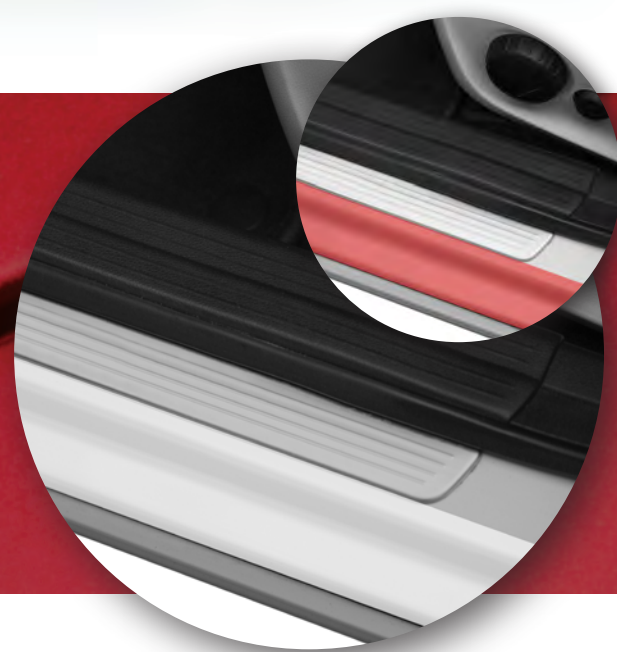

DOOR SILL GUARD

DOOR Defense

- Door Cup Guard
- Door Edge Guard
- Door Sill Guard